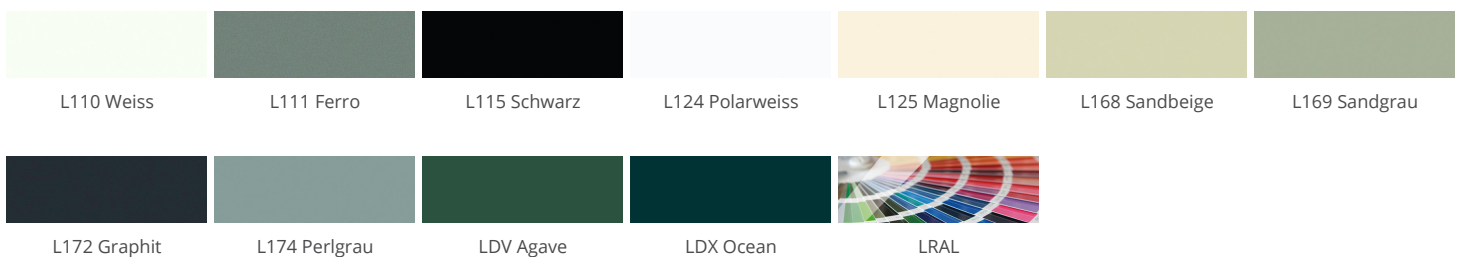

» 05 Montana

Silk gloss velvet lacquer on MDF substrate

» Details

- Front thickness: 22 mm

» Colors

» Details

Framed door

1 Clear glass

2 Satinato

3 Smoked glass

R Afra

Z Cappelner Designglas

» Edge

Edge