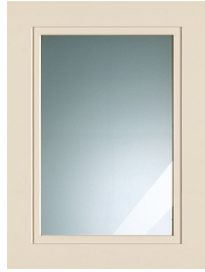

» 20 Nebraska

Silk gloss velvet lacquer on MDF substrate

» Details

- Front thickness: 19 mm

» Colors

PD Weiss

PL Sandbeige

PS Sandgrau

PT Basalt

PW Magnolie

P6 Truffle Grey

RAL, Sikkens, NCS

» Details

Framed door

- 1 Clear glass
- 2 Satinato
- 3 Smoked glass
- R Afra

Z Cappelner Designglas

Door with glazing bars

» Edge

Edge