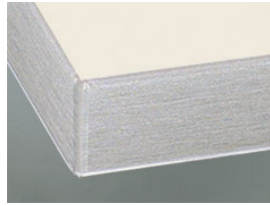

» 23 Siena

Laminate with a particularly hard-wearing super matt lacquer overlay

» Details

- Front thickness: 19 mm
- Trendline, the handleless kitchen: available

» Colors

18 Lichtgrau SM

24 Polarweiss SM

25 Magnolie SM

28 Malaga SM

76 Truffle Grey SM

» Details

Framed door

- 1 Clear glass
- 2 Satinato
- 3 Smoked glass
- R Afra

Z Cappelner Designglas

Segmented door

- 2 Satinato
- 3 Smoked glass

» Edge

DK Edge in front colour

ES Front in stainless steel

FE Edge in stainless steel look

MG Edge in glass look light grey

Module translation not found: kante6