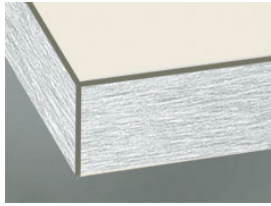

» 23 Siena

Laminate with a particularly hard-wearing super matt lacquer overlay

» Details

- Front thickness: 19 mm
- Trendline, the handleless kitchen: available

» Colors

18 Lichtgrau SM

24 Polarweiss SM

25 Magnolie SM

28 Malaga SM

76 Truffle Grey SM

» Details

Framed door

- 1 Clear glass
- 2 Satinato
- 3 Smoked glass
- R Afra

Z Cappelner Designglas

Segmented door

- 2 Satinato
- 3 Smoked glass

» Edge

DK Edge in front colour

ES Front in stainless steel

FE Edge in stainless steel look

MG Edge in glass look light grey

Module translation not found: kante6