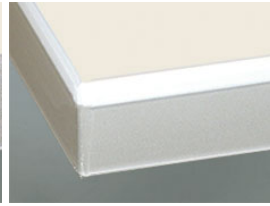

28 Malaga SM

76 Truffle Grey SM

» Details

Framed door

- 1 Clear glass
- 2 Satinato
- 3 Smoked glass
- R Afra

Z Cappelner Designglas

Segmented door

- 2 Satinato
- 3 Smoked glass

» Edge

DK Edge in front colour

ES Front in stainless steel

FE Edge in stainless steel look

MG Edge in glass look light grey

Module translation not found: kante6