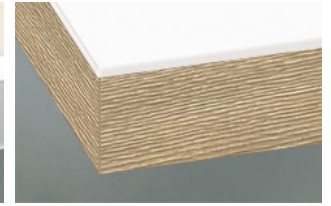

» 23 Siena

Laminate with a particularly hard-wearing super matt lacquer overlay

» Details

- Front thickness: 19 mm
- Trendline, the handleless kitchen: available

» Colors

18 Lichtgrau SM

24 Polarweiss SM

25 Magnolie SM

28 Malaga SM

76 Truffle Grey SM

» Details

Framed door

- 1 Clear glass
- 2 Satinato
- 3 Smoked glass
- R Afra

Z Cappelner Designglas

Segmented door

- 2 Satinato
- 3 Smoked glass

» Edge

DK Edge in front colour

ES Front in stainless steel

FE Edge in stainless steel look

MG Edge in glass look light grey

Module translation not found: kante6